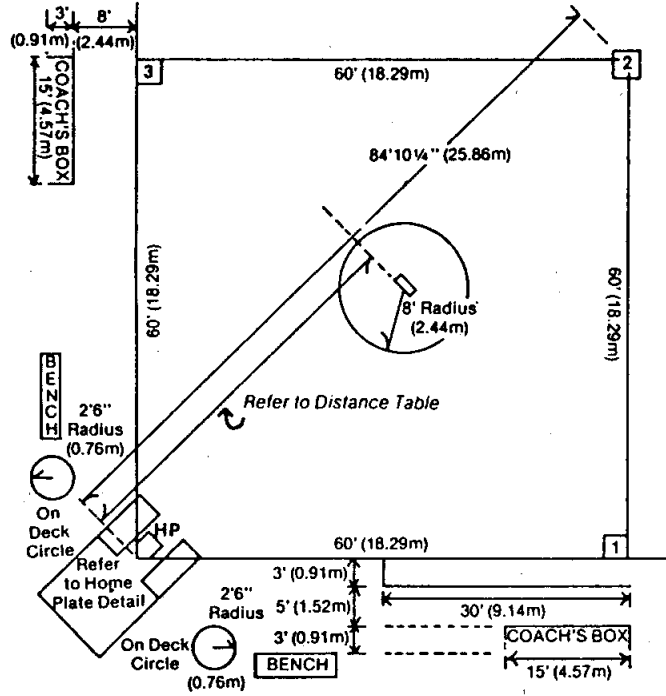

# EQUIPMENT

**Bat**

**Base**

**GLOVE**

**MITT**

**Home Plate**

**CHEST  
PROTECTOR**

**Ball**

## OFFICIAL DIMENSIONS FOR SOFTBALL DIAMONDS

Prepared by The ISF Playing Rules Committee

ADULT DISTANCE TABLE					
GAME	DIVISION	BASES	PITCHING	FENCES	
Fast Pitch	Female	60' (18.29m)	40' (12.19m)	200' (60.96m)	
	Male	60' (18.29m)	46' (14.02m)	225' (68.58m)	
Modified	Female	60' (18.29m)	40' (12.19m)	200' (60.96m)	
	Male	60' (18.29m)	46' (14.02m)	265' (80.80m)	
Slow Pitch	Female	60' (18.29m)	46' (14.02m)	250' (76.20m)	
	Male	65' (19.81m)	46' (14.02m)	275' (83.82m)	
16 Inch	Female	55' (16.76m)	38' (11.58m)	200' (60.96m)	
	Male	55' (16.76m)	38' (11.58m)	250' (76.20m)	
YOUTH					
GAME	DIVISION	BASES	PITCHING	FENCES:	
				Minimum	Maximum
Fast Pitch	Girls 15-under	60' (18.29m)	40' (12.19m)	175' (53.34m)	200' (60.96m)
	Boys 15-under	60' (18.29m)	46' (14.02m)	175' (53.34m)	200' (60.96m)
	Girls 18-under	60' (18.29m)	40' (12.19m)	200' (60.96m)	225' (68.58m)
	Boys 18-under	60' (18.29m)	46' (14.02m)	200' (60.96m)	225' (68.58m)
Slow Pitch	Girls 15-under	60' (18.29m)	40' (12.19m)	175' (53.34m)	200' (60.96m)
	Boys 15-under	60' (18.29m)	46' (14.02m)	225' (68.58m)	250' (76.20m)
	Girls 18-under	60' (18.29m)	46' (14.02m)	200' (60.96m)	225' (68.58m)
	Boys 18-under	60' (18.29m)	46' (14.02m)	250' (76.20m)	275' (83.82m)